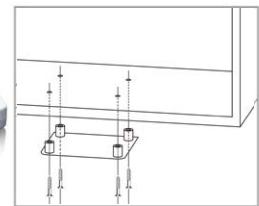

KCR-100

Kitchen radio with bluetooth,
light and timer

Mounting kit

EN

- Bluetooth
- 0.9" White LED display
- PLL FM radio
- 5 preset buttons
- LED lighting
- Clock & Timer
- 2 feet
- Output power : 2 x 1W
- included: Mounting kit, AC Adaptor, Remote control

NL

- Bluetooth
- 0,9" Witte LED-display
- PLL FM radio
- 5 voorkeuzetoetsen
- LED-verlichting
- Klok & Timer
- 2 standjes
- Uitgangsvermogen: 2 x 1W RMS
- Inclusief: Montagekit, AC Adapter, Afstandsbediening

ES

- Bluetooth
- Pantalla LED blanca de 0.9"
- Radio FM PLL
- 5 botones de presintonización
- Iluminación LED
- Reloj y temporizador
- 2 pies
- Potencia de salida: 2 x 1W RMS
- Incluye: Kit de montaje, Adaptador CC, Mando a distancia

DE

- Bluetooth
- Weißes 0,9"-LED-Display
- PLL FM Radio
- 5 Speicherplatztasten
- LED-Beleuchtung
- Uhr & Timer
- 2 Füße
- Ausgangsleistung: 2 x 1W RMS
- Inklusiv: Montagesatz, Netzkabel, Fernbedienung

FR

- Bluetooth
- Écran à LED blanches de 0,9"
- Radio FM PLL
- 5 boutons de présélection
- Éclairage à LED
- Horloge et minuteur
- 2 pieds
- Puissance de sortie: 2 x 1W RMS
- inclus: Kit de montage, Adaptateur AC, Télécommande

DATA

- Power source: AC 100-240V 50/60Hz
- Backup battery 2 x AAA not included
- Dim. unit : 240 x 150 x 62mm (WxDxH)
- Gift box dim. : 250 x 225 x 80mm (WxDxH)
- Net/Gross Weight: 0,8 kg / 1,1 kg
- Master carton quantity : 8pcs
- Inner carton quantity : 4pcs
- EAN-code: 8711902041207 (Silver)
- 8711902041221 (White)
- Custom code: 8527929000

Container quantity :
20' ft : 5008 pcs
40' ft : 10000 pcs
40' HQ : 11600 pcs

Subject to changes without prior notice