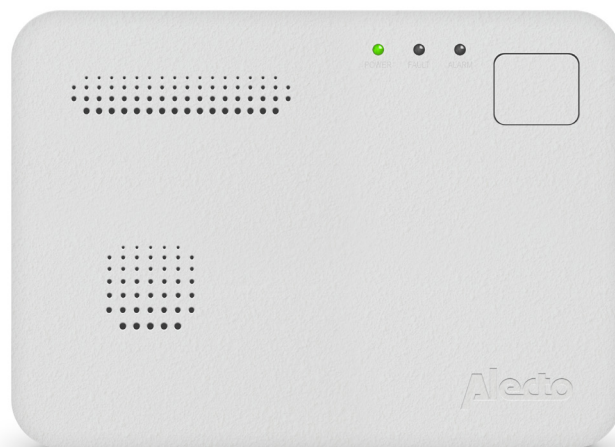

COA1910

CARBON MONOXIDE DETECTOR KOHLENMONOXIDMELDER

Alecto

DISCREET
WALL STRUCTURE
HOUSING

LONG LIFE
10
YEAR
SENSOR

HUSH / MUTE
FUNCTION