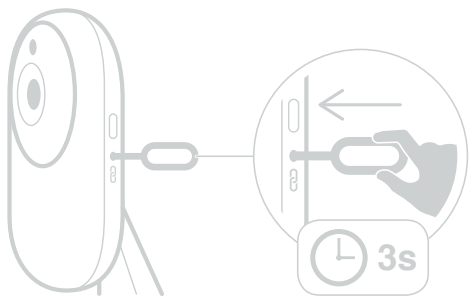

4

⚠ CAUTION

- Keep baby unit at least 1m away from baby.

Scan the QR code for
full online manual: