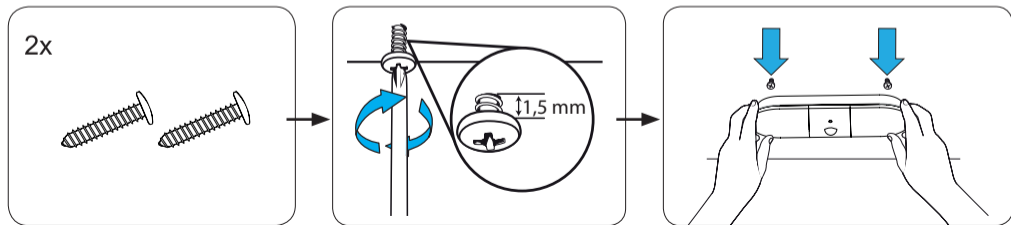

Alecto®

ANV-24

1x

2x

4x

Indoor use only !

Mounting

⚠ Don't place on wallpaper or above bed !

OR

Sensor

Auto off

Specifications:
3x AA 1,5V (excl.)
6x Bright energy saving LED light 40 lumens
Color 4000K

Hesdo bv.
Aziëlaan 12, 5232 BA
's-Hertogenbosch
The Netherlands

CE
v1.0