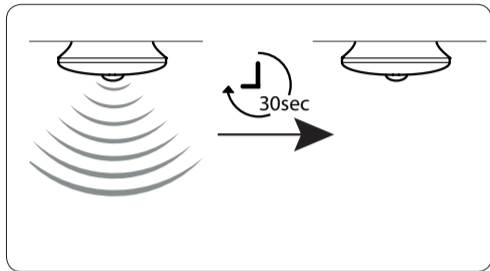

Alecto®

ANV-24

1x

2x

4x

Indoor use only !

Mounting

⚠ Don't place on wallpaper or above bed !

OR

Sensor

Auto off

Specifications:
3x AA 1,5V (excl.)
6x Bright energy saving LED light 40 lumens
Color 4000K

Hesdo bv.
Aziëlaan 12, 5232 BA
's-Hertogenbosch
The Netherlands

CE
v1.0