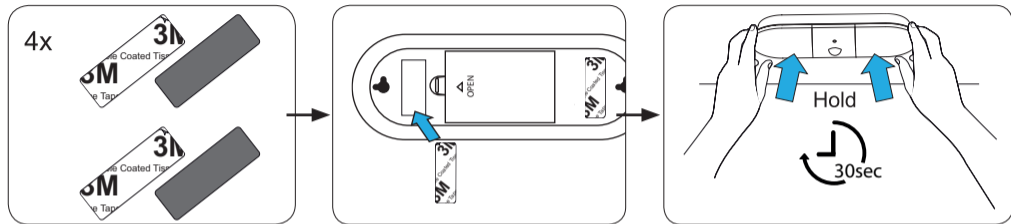

Alecto®

ANV-24

1x

2x

4x

Indoor use only !

Mounting

⚠ Don't place on wallpaper or above bed !

OR

Sensor

Auto off

Specifications:
3x AA 1,5V (excl.)
6x Bright energy saving LED light 40 lumens
Color 4000K

Hesdo bv.
Aziëlaan 12, 5232 BA
's-Hertogenbosch
The Netherlands

CE
v1.0