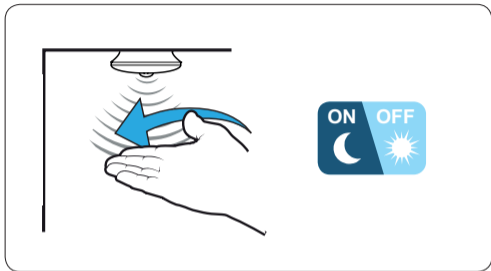

Alecto®

ANV-24

1x

2x

4x

Indoor use only !

Mounting

⚠ Don't place on wallpaper or above bed !

OR

Sensor

Auto off

Specifications:
3x AA 1,5V (excl.)
6x Bright energy saving LED light 40 lumens
Color 4000K

Hesdo bv.
Aziëlaan 12, 5232 BA
's-Hertogenbosch
The Netherlands

CE
v1.0