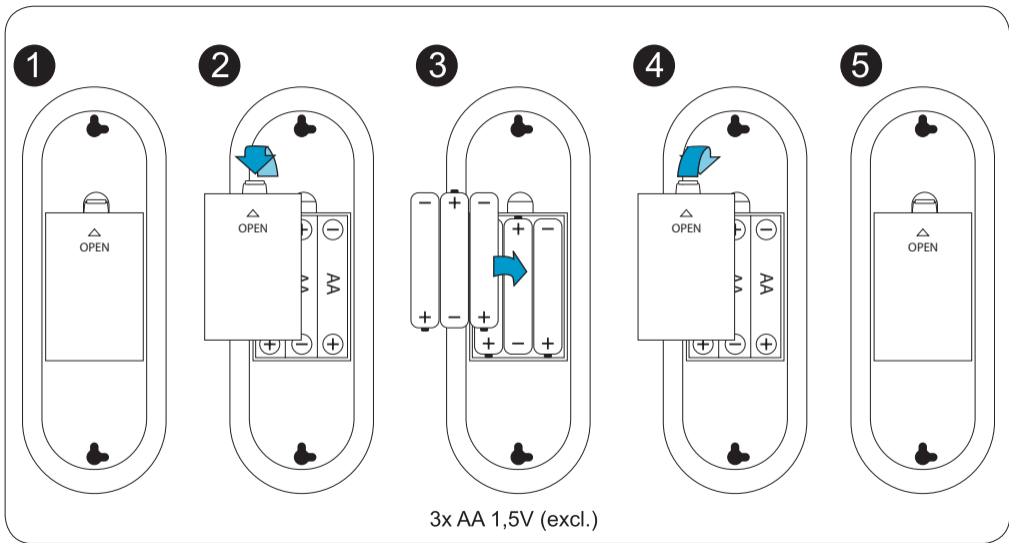

Alecto®

ANV-24

1x

2x

4x

Indoor use only !

Mounting

⚠ Don't place on wallpaper or above bed !

OR

Sensor

Auto off

Specifications:
3x AA 1,5V (excl.)
6x Bright energy saving LED light 40 lumens
Color 4000K

Hesdo bv.
Aziëlaan 12, 5232 BA
's-Hertogenbosch
The Netherlands

CE
v1.0