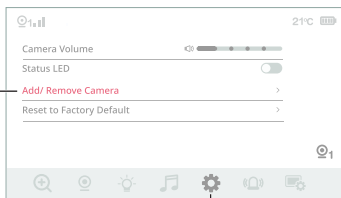

Quick Start Guide

1

2

B

A

3