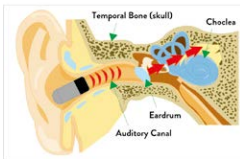

### Bone Conduction Bluetooth Headphone

98MM

44MM

Bag included

Bone conduction

Normal earbud

#### EN

- Bone conduction Headphone
- Bluetooth V5.0
- Waterproof IPX5
- Handsfree calling
- Integrated rechargeable battery 200mAh
- Battery capacity : Up to 8 hours (Music and Talking time)
- included: USB cable, carrying case, earplugs
- Connections : Micro USB input