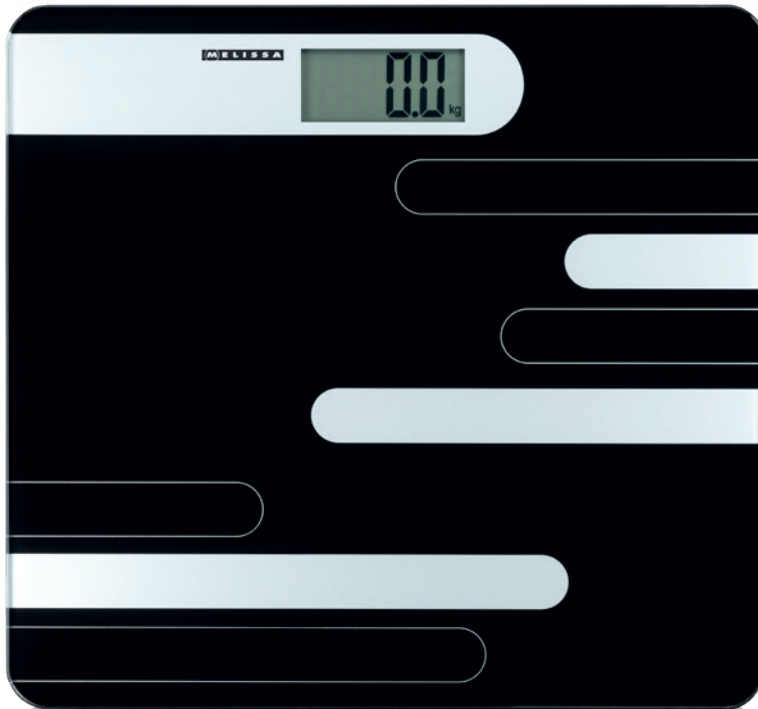

## Personal body scale

Low power/Over-load indication

- Equipped with high precision strain gauge sensor system
- 5 mm tempered glass platform, size 28x26 cm
- LCD size: 61 x 27 mm
- Capacity: 180kg
- Units:kg/lb/st
- Auto on/Auto off
- Powered by 1pc 3V CR2032 Li-battery (incl.)
- Graduation: d=100g

Item no. / Type no.: 16690073

Bar code: 5707160021177

Product size (HxWxD) cm.: 12.6x20x13

Qty. per export carton: 4

Qty. per pallet: 240

Qty. per container (20'/40'/40HQ): 9.792/19.000/--

COMMAMAXX