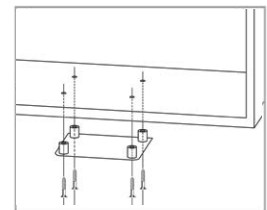

KCR-11

Kitchen radio with light and timer

Mounting kit

- EN**
- 0,9" White LED display
 - PLL FM radio
 - 5 preset buttons
 - LED lighting
 - Clock & Timer
 - 2 feets
 - Output power : 2 x 1W RMS
 - included: Mounting kit, AC Adaptor

- DATA**
- Power source: AC 100-240V 50/60Hz
 - Backup battery 2 x AAA not included
 - Dim. unit : 240 x 150 x 62mm (WxDxH)
 - Gift box dim. : 250 x 225 x 80mm (WxDxH)
 - Net/Gross Weight: 865 gr. / 1,065 kg
 - Master carton quantity : 8pcs
 - Inner carton quantity : 4pcs
 - EAN-code: 8711902041184
 - Custom code: 8527929000