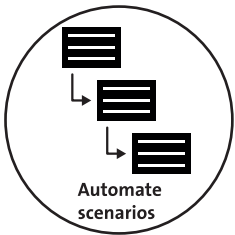

## Wandering detection / lifestyle monitoring system

- Monitoring system through SmartLife app
- Sensor can be programmed to easy to use scenario's
- Ideal to use as wandering detection
- Receive live notifications on your mobile device when a scenario is activated
- Signals possible emergency situations
- Signals changes in lifestyle
- Sensors can send notification to multiple mobile devices simultaneously
- Maintain full control over notifications and recipients
- Works with the Free to use SmartLife app (Android / iOS), no program costs