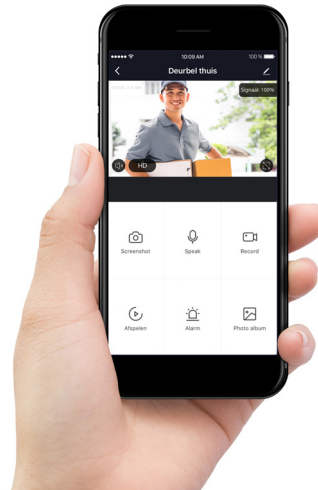

SMART-RING20

SMART WIFI DOORBELL WITH CAMERA
SMARTE WLAN-TÜRKLINGEL MIT KAMERA

Alecto

EN Smart wifi doorbell with camera

- Wi-Fi device, connect to (home)network
- See who's at the door, wherever, whenever!
- Instant notification on smartphone or tablet
- Talk with person at the door via app
- Connect to current ringer or install standalone
- Ringer can be placed under an angle with the corner bracket (included)
- Viewing angle 55 degrees vertically, 100 degrees horizontally
- Clear image in the dark (IR night vision)
- No bridge / gateway required
- Records video and stores it on SD card (up to 128Gb) (excluded)
- Dust- and waterproof (IP54)
- Motion detection
- Can be used in home automation scenarios
- Works on Tuya
- Control all Alecto Smart Life products with a single app
- Free Smart Life app (Android and iOS)
- Expandable with SMART-RING-BELL wireless doorbell (optional)
- Mounting material included
- Display language: n/a
- Dimensions ringer (h x w x d) 115 x 45 x 26 mm
- Camera is powered by current ringer 8-24V transformer (excluded)