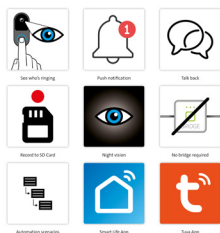

SMART-RING20

SMART WIFI DOORBELL WITH CAMERA
SMARTE WLAN-TÜRKLINGEL MIT KAMERA

Alecto

EN Smart wifi doorbell with camera

- Wi-Fi device, connect to (home)network
- See who's at the door, wherever, whenever!
- Instant notification on smartphone or tablet
- Talk with person at the door via app
- Connect to current ringer or install standalone
- Ringer can be placed under an angle with the corner bracket (included)
- Viewing angle 55 degrees vertically, 100 degrees horizontally
- Clear image in the dark (IR night vision)
- No bridge / gateway required
- Records video and stores it on SD card (up to 128Gb) (excluded)
- Dust- and waterproof (IP54)
- Motion detection
- Can be used in home automation scenarios
- Works on Tuya
- Control all Alecto Smart Life products with a single app
- Free Smart Life app (Android and iOS)
- Expandable with SMART-RING-BELL wireless doorbell (optional)
- Mounting material included
- Display language: n/a
- Dimensions ringer (h x w x d) 115 x 45 x 26 mm
- Camera is powered by current ringer 8-24V transformer (excluded)