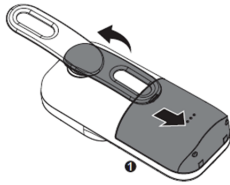

Alecto

DBX135
Quick Start Guide

ON / OFF

3sec

min
1 m

max.
50 m

max.
300 m

Scan the QR code for
full online manual: