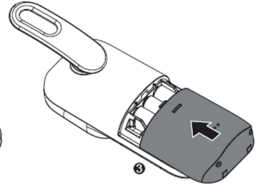

Alecto

DBX135
Quick Start Guide

ON / OFF

3sec

min
1 m

max.
50 m

max.
300 m

Scan the QR code for
full online manual: