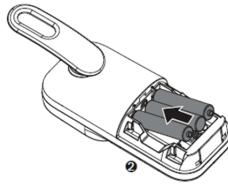

Alecto

DBX135
Quick Start Guide

ON / OFF

3sec

min
1 m

max.
50 m

max.
300 m

Scan the QR code for
full online manual: