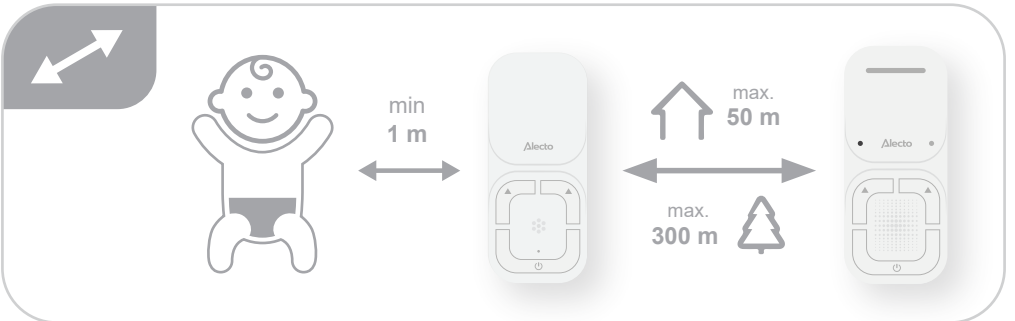

Alecto

DBX130
Quick Start Guide

Scan the QR code for
full online manual: