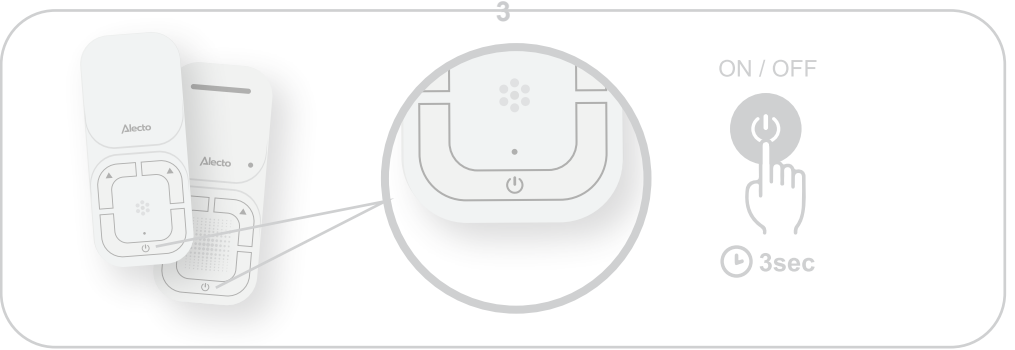

Alecto

DBX130
Quick Start Guide

Scan the QR code for
full online manual: