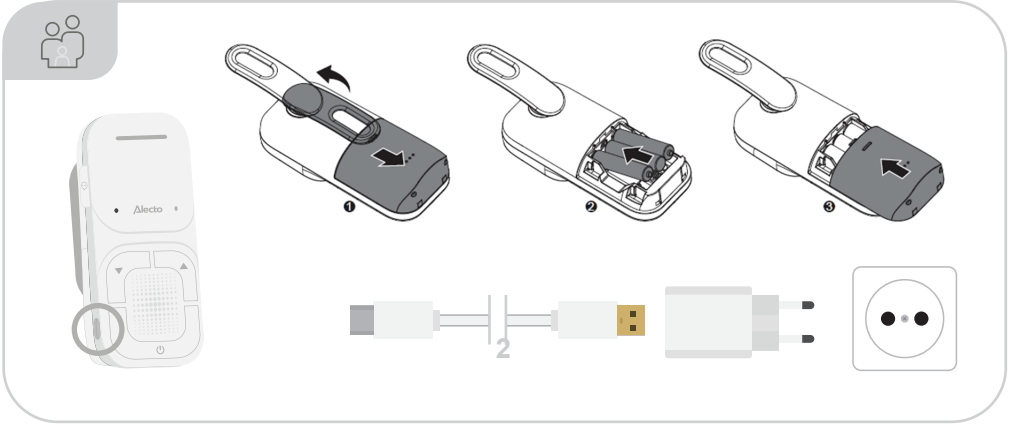

Alecto

DBX130
Quick Start Guide

Scan the QR code for
full online manual: