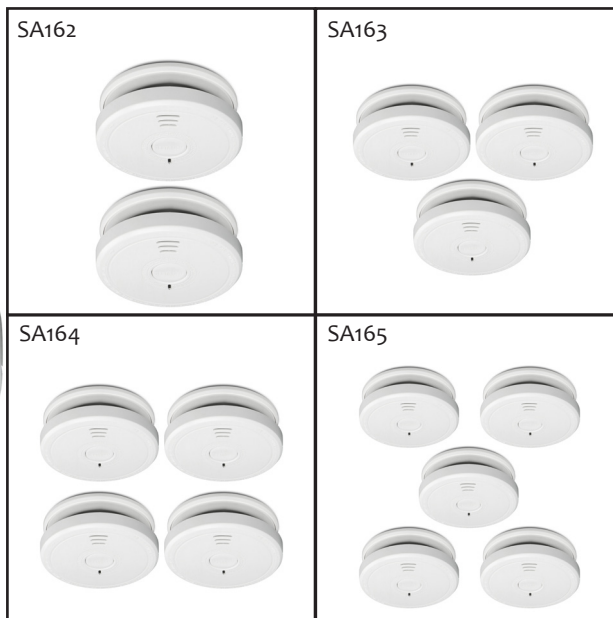

## SMOKE DETECTOR RAUCHMELDER

Alecto

SA-16

### Smoke detector

- Rapid warning of smoke and fire
- Extra loud alarm >85 dB
- Time-out button: temporarily reduces sensor sensitivity
- Hush button: the alarm signal is temporarily stopped
- Test and reset button
- Low battery indication
- High quality: complies with EN14604:2005/AC:2008
- Mounting material included
- Dimensions (h x  $\varnothing$ ) 37 x 100 mm
- Display language: n/a
- Battery powered (1x 9V per unit, included)