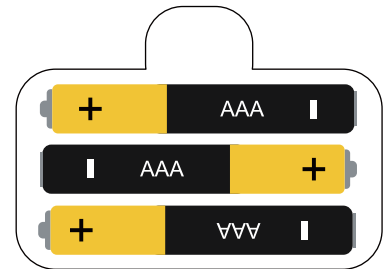

Alecto

BC-70

3 x AAA Battery

Installation

Interlock the tray

Place the tray in the base

Lock the tray by turning the tabs

Specifications

Power Supply: 3x 1,5 Volt size AAA
Battery lifetime: > 1 year
Maximum load: 150 KG / 330lbs
Gradation: 10 grams / 0.35 oz
Work temperature: 10 - 40 °C

Service

www.alecto.nl
service@alecto.nl

Commaxx B.V. Wiebachstraat 37,
6466 NG Kerkrade, The Netherlands