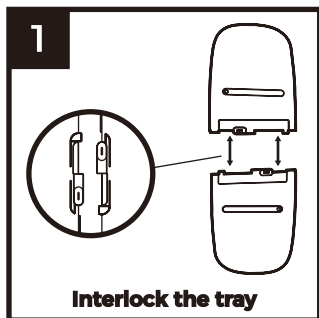

Alecto

BC-70

3 x AAA Battery

Installation

Interlock the tray

Place the tray in the base

Lock the tray by turning the tabs

Specifications

Power Supply: 3x 1,5 Volt size AAA
Battery lifetime: > 1 year
Maximum load: 150 KG / 330lbs
Gradation: 10 grams / 0.35 oz
Work temperature: 10 - 40 °C

Service

www.alecto.nl
service@alecto.nl

Commaxx B.V. Wiebachstraat 37,
6466 NG Kerkrade, The Netherlands