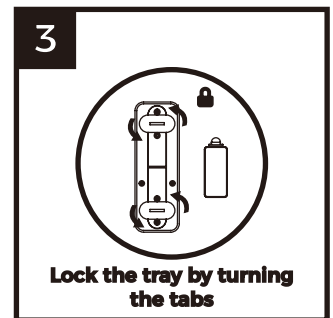

Alecto

BC-70

3 x AAA Battery

Installation

Interlock the tray

Place the tray in the base

Lock the tray by turning the tabs

Specifications

Power Supply: 3x 1,5 Volt size AAA
Battery lifetime: > 1 year
Maximum load: 150 KG / 330lbs
Gradation: 10 grams / 0.35 oz
Work temperature: 10 - 40 °C

Service

www.alecto.nl
service@alecto.nl

Commaxx B.V. Wiebachstraat 37,
6466 NG Kerkrade, The Netherlands