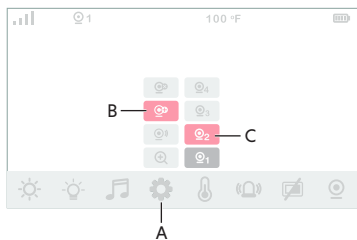

# Quick Start Guide

1

2

3

⚠ CAUTION

- Keep baby unit at least 1m away from baby.

Scan the QR code for  
full online manual: