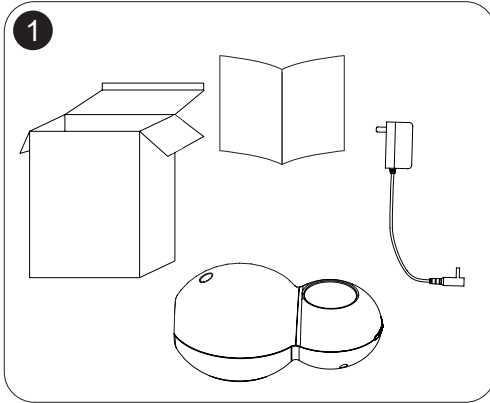

## Quick start guide <sup>A)</sup>

<sup>\*</sup>Tap water contains calcium which reduces the lifespan of the product <sup>C)</sup>

7 Aroma optional <sup>D)</sup>

8

9

10

1x on <sup>E)</sup>

2x 30 sec on, 30 sec off, etc <sup>F)</sup>