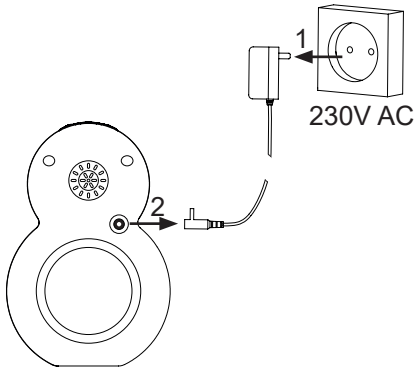

WARNING!

Unplug 230V ! ^{N)}

13

14