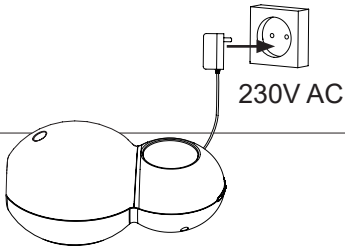

## Quick start guide <sup>A)</sup>

<sup>\*</sup>Tap water contains calcium which reduces the lifespan of the product <sup>C)</sup>

7 Aroma optional <sup>D)</sup>

8

9

10

1x on <sup>E)</sup>

2x 30 sec on, 30 sec off, etc <sup>F)</sup>