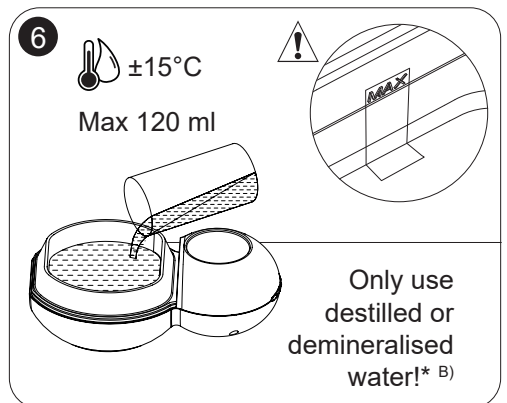

## Quick start guide <sup>A)</sup>

<sup>\*</sup>Tap water contains calcium which reduces the lifespan of the product <sup>C)</sup>

7 Aroma optional <sup>D)</sup>

8

9

10

1x on <sup>E)</sup>

2x 30 sec on, 30 sec off, etc <sup>F)</sup>