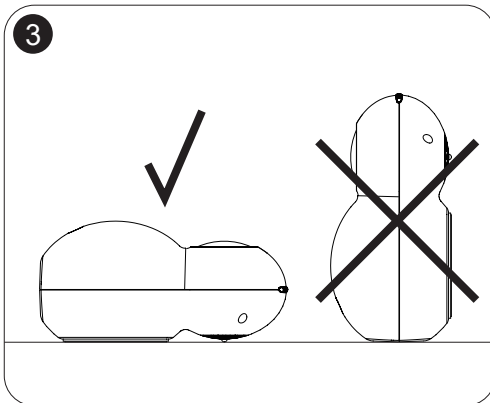

## Quick start guide <sup>A)</sup>

<sup>\*</sup>Tap water contains calcium which reduces the lifespan of the product <sup>C)</sup>

7 Aroma optional <sup>D)</sup>

8

9

10

1x on <sup>E)</sup>

2x 30 sec on, 30 sec off, etc <sup>F)</sup>