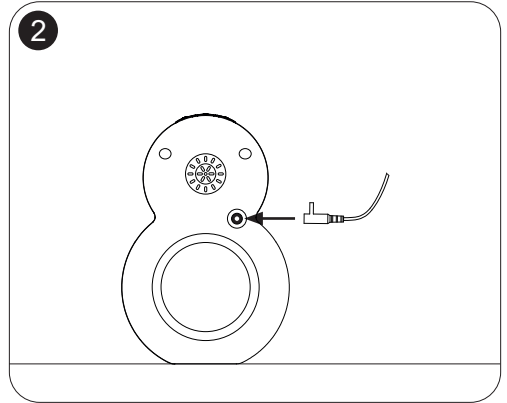

## Quick start guide <sup>A)</sup>

<sup>\*</sup>Tap water contains calcium which reduces the lifespan of the product <sup>C)</sup>

7 Aroma optional <sup>D)</sup>

8

9

10

1x on <sup>E)</sup>

2x 30 sec on, 30 sec off, etc <sup>F)</sup>