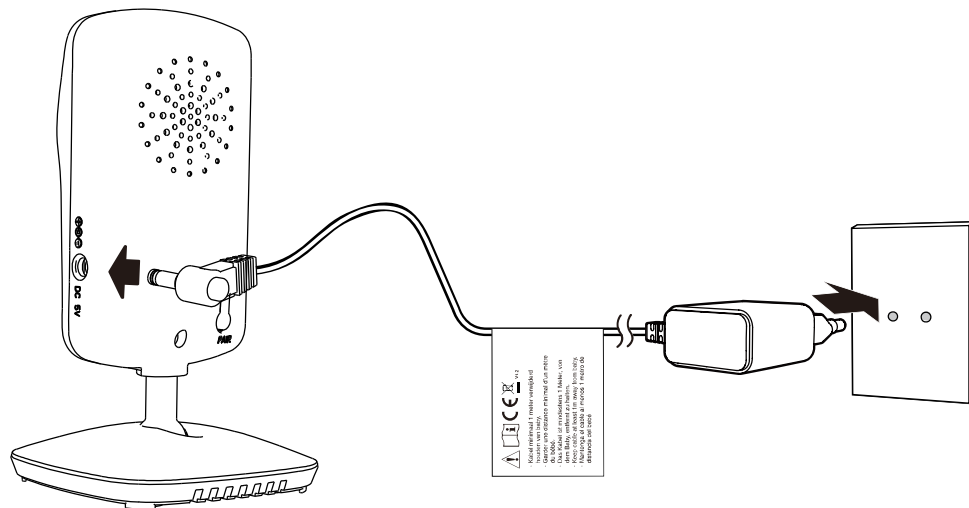

Alecto

DVM-64

Quick Start Guide

Quick Start Guide

1

2

3

⚠ CAUTION
Keep baby unit at least
1m away from baby.

Scan the QR code for
full online manual:

Commaxx BV
Wiebachstraat 37
6466 NG Kerkrade
The Netherlands

Declaration of conformity

Hereby, Commaxx declares that the radio equipment type Alecto DVM-64 is in compliance with directive 2014/53/EU. The full text of the EU declaration of conformity is available at the following Internet address:
https://commaxx-certificates.com/doc/DVM-64_doc.