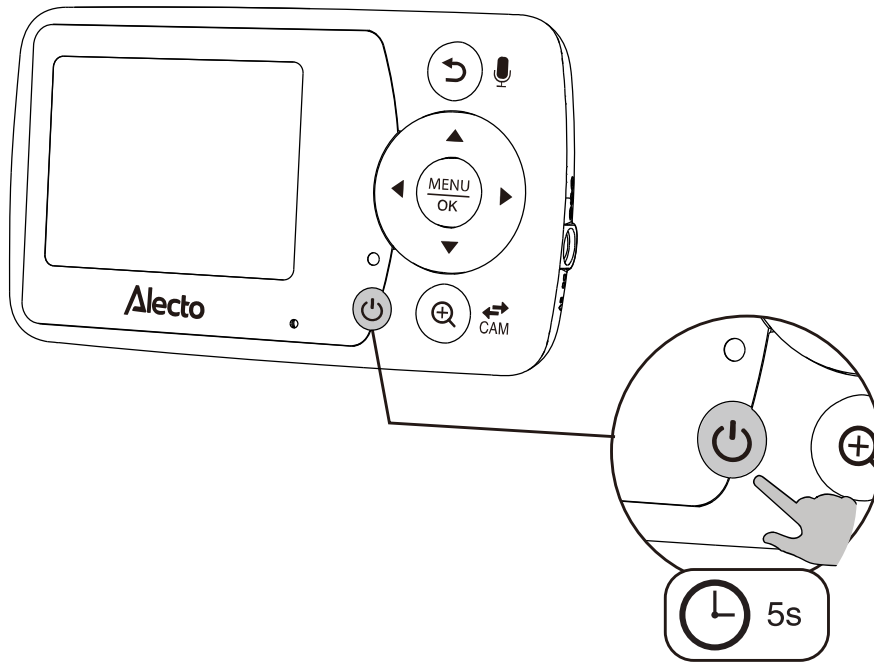

Alecto

DVM-64

Quick Start Guide

Quick Start Guide

1

2

3

⚠ CAUTION
Keep baby unit at least
1m away from baby.

Scan the QR code for
full online manual:

Commaxx BV
Wiebachstraat 37
6466 NG Kerkrade
The Netherlands

Declaration of conformity

Hereby, Commaxx declares that the radio equipment type Alecto DVM-64 is in compliance with directive 2014/53/EU. The full text of the EU declaration of conformity is available at the following Internet address:
https://commaxx-certificates.com/doc/DVM-64_doc.