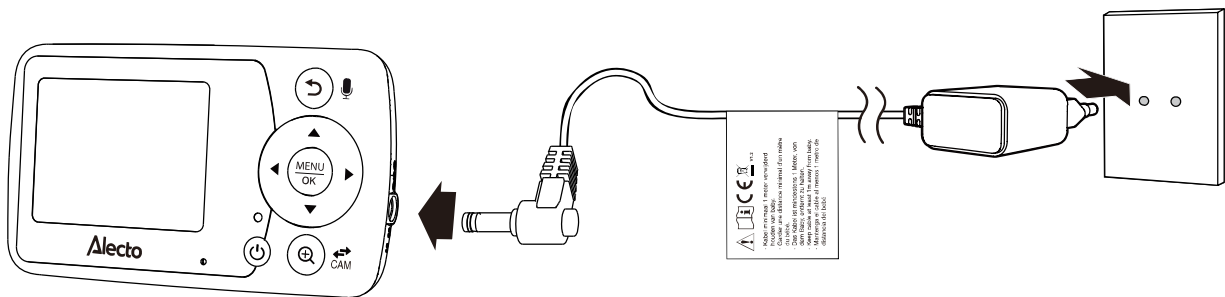

Alecto

DVM-64

Quick Start Guide

Quick Start Guide

1

2

3

⚠ CAUTION
Keep baby unit at least
1m away from baby.

Scan the QR code for
full online manual:

Commaxx BV
Wiebachstraat 37
6466 NG Kerkrade
The Netherlands

Declaration of conformity

Hereby, Commaxx declares that the radio equipment type Alecto DVM-64 is in compliance with directive 2014/53/EU. The full text of the EU declaration of conformity is available at the following Internet address:
https://commaxx-certificates.com/doc/DVM-64_doc.