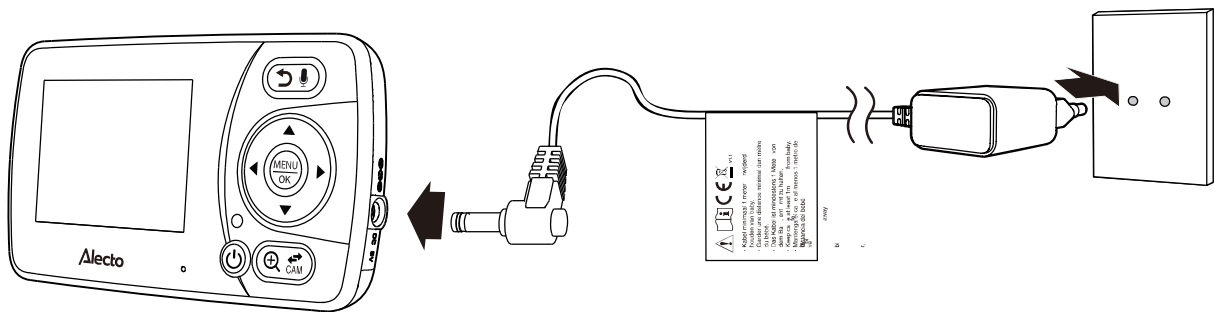

Alecto

DVM-71&DVM71BK

Quick Start Guide

Quick Start Guide

1

2

3

⚠ CAUTION
Keep baby unit at least
1m away from baby.

Scan the QR code for
full online manual:

Commaxx BV
Wiebachstraat 37
6466 NG Kerkrade
The Netherlands

Declaration of conformity

Hereby, Commaxx declares that the radio equipment type Alecto DVM2028 is in compliance with directive 2014/53/EU. The full text of the EU declaration of conformity is available at the following Internet address:
https://commaxx-certificates.com/doc/DVM2028_doc.