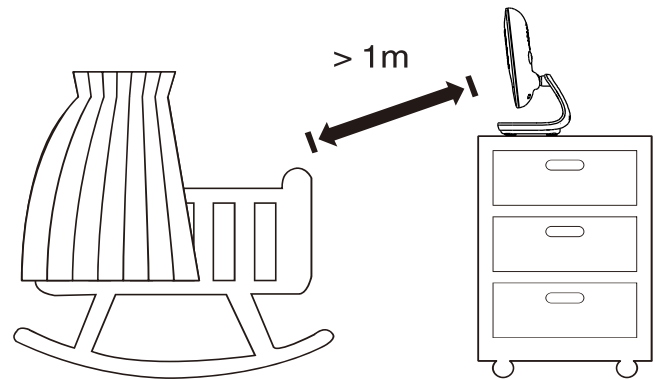

Scan the QR code for
full online manual:

Commaxx BV
Wiebachstraat 37
6466 NG Kerkrade
The Netherlands

Declaration of conformity

Hereby, Commaxx declares that the radio equipment type Alecto DVM2028 is in compliance with directive 2014/53/EU. The full text of the EU declaration of conformity is available at the following Internet address:
https://commaxx-certificates.com/doc/DVM2028_doc.