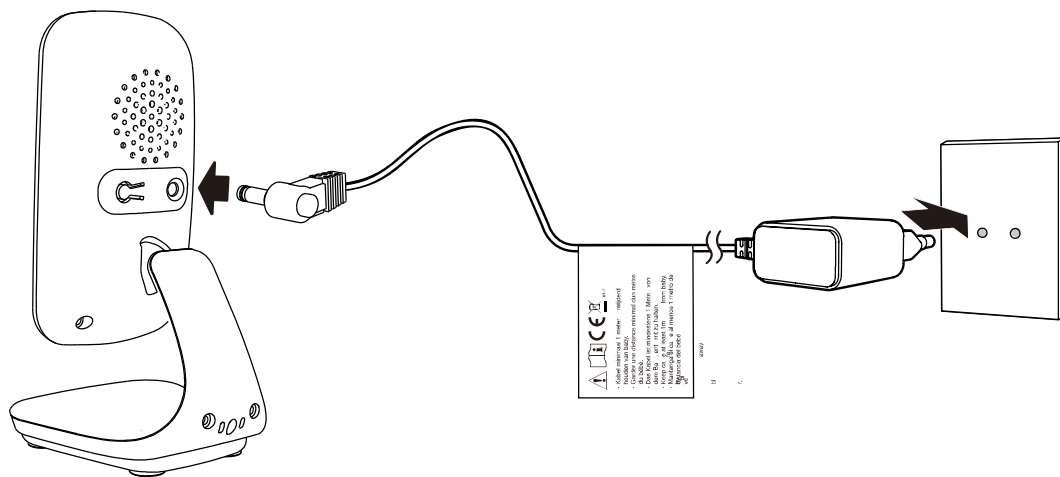

Alecto

DVM-71&DVM71BK

Quick Start Guide

Quick Start Guide

1

2

3

⚠ CAUTION
Keep baby unit at least
1m away from baby.

Scan the QR code for
full online manual:

Commaxx BV
Wiebachstraat 37
6466 NG Kerkrade
The Netherlands

Declaration of conformity

Hereby, Commaxx declares that the radio equipment type Alecto DVM2028 is in compliance with directive 2014/53/EU. The full text of the EU declaration of conformity is available at the following Internet address:
https://commaxx-certificates.com/doc/DVM2028_doc.