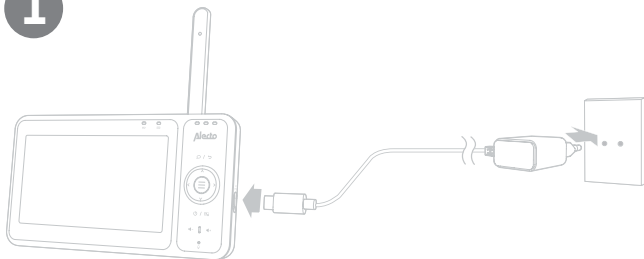

# Quick Start Guide

1

2

⚠ CAUTION

- Keep baby unit at least 1m away from baby.

Scan the QR code for  
full online manual: