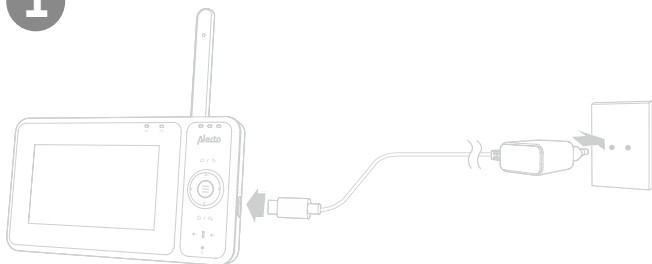

# Quick Start Guide

1

2

⚠ CAUTION

- Keep baby unit at least 1m away from baby.

Scan the QR code for  
full online manual: