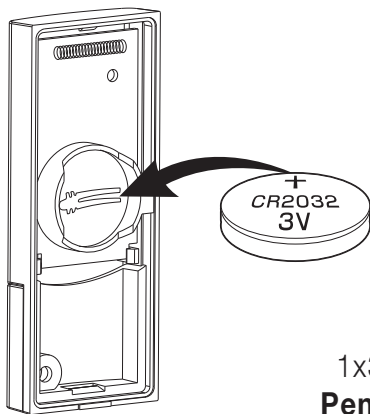

2

1x3V CR2032
Penlite Battery