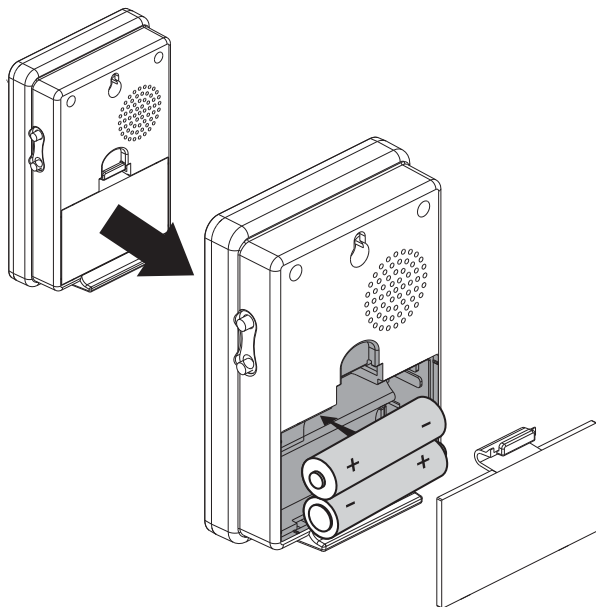

1

2x1.5V AA
Alkaline Battery